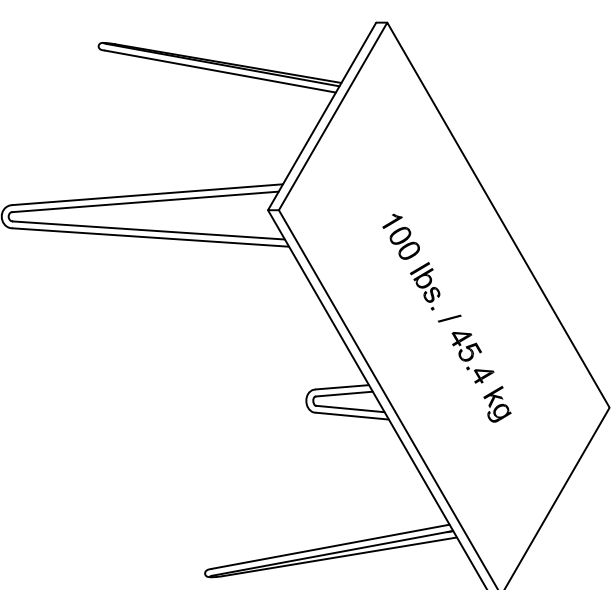

Owen Desk

9327334COM,9327814COM,9327837COM,9327896COM

Wood Breakdown:
PB 72% ,Steel 28%
Total storage: 4 cubic feet

Overall Product Size:
40" W x 19.5" D x 29.2" H
101.6cm W x 49.5cm D x 74.1cm H

Maximum Weight Capacities
Unit Weight: 26 lbs. (11.8kg)