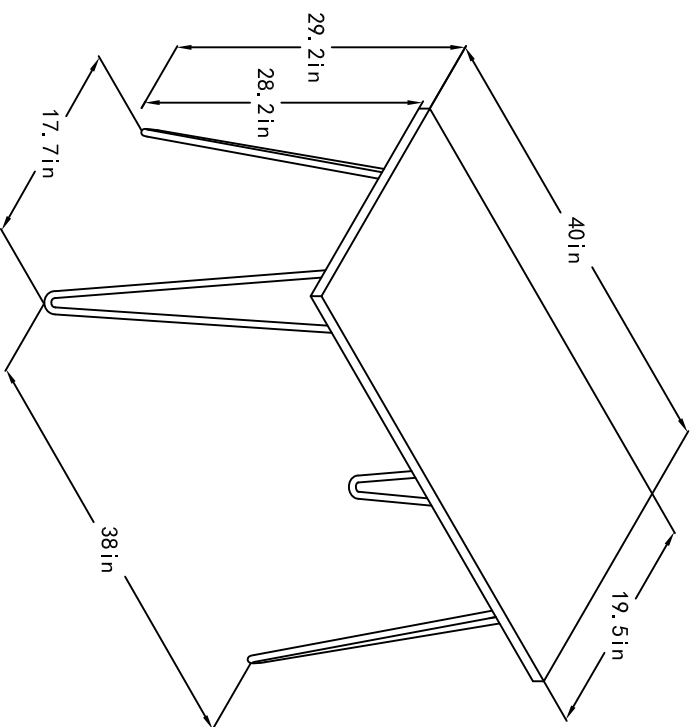

Owen Desk

9327334COM,9327814COM,9327837COM,9327896COM

Wood Breakdown:
PB 72% ,Steel 28%
Total storage: 4 cubic feet

Overall Product Size:
40" W x 19.5" D x 29.2" H
101.6cm W x 49.5cm D x 74.1cm H

Maximum Weight Capacities
Unit Weight: 26 lbs. (11.8kg)